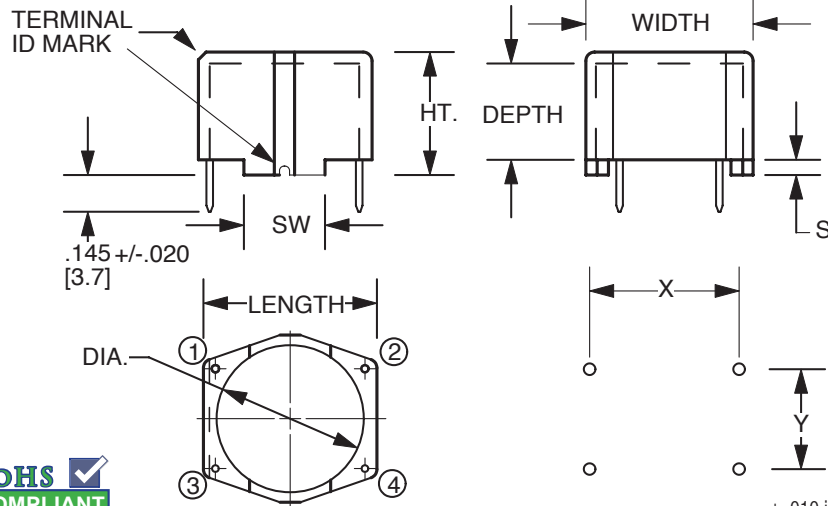

## HTC SERIES

**Material:** GFN (Natural)  
**UL Rating:** UL94-VO, Class F  
**Terminals:** CP Wire  
 .026 X .026  
 100% Tin Plated  
**Solderability:** Per MIL-STD-202  
 Method 208

**Package Method:** Bulk in Poly Bags  
**Application:** Enclosed horizontal mounting of toroidal inductors and transformers up to 1.19 inches in diameter. Ideal for applications requiring potting, part number marking and automatic pick and place.

Made in our China factory

± .010 inches  
 [mm] [Not to Scale]

PART NO.	LENGTH	WIDTH	HT.	DEPTH	DIA.	SW	S	X	Y
HTC583-0	.689	.689	.492	.394	.602	.315	.060	.590	.394
HTC583-4	[17.5]	[16.9]	[12.50]	[10.0]	[15.3]	[8.0]	[1.5]	[15.00]	[10.00]
HTC764-0	.886	.886	.590	.472	.819	.405	.077	.787	.492
THC764-4	[22.5]	[22.5]	[15.0]	[10.0]	[20.8]	[10.3]	[2.0]	[20.0]	[12.5]
HTC965-0	1.080	1.080	.690	.550	.972	.472	.098	.984	.590
HTC965-4	[27.5]	[27.5]	[17.5]	[14.0]	[24.7]	[12.0]	[2.5]	[25.00]	[15.00]
HTC1208-0	1.300	1.300	.787	.695	1.190	.846	.060	1.181	.590
HTC1208-4	[33.0]	[33.0]	[20.0]	[17.65]	[30.23]	[21.5]	[1.52]	[30.00]	[15.00]