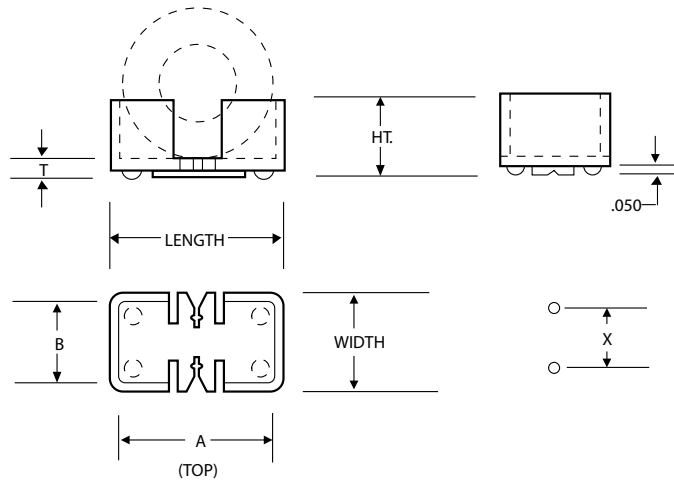

LODESTONE PACIFIC

Phone: (800) 694-8089
 www.lodestonepacific.com
 E-mail: sales@lodestonepacific.com

KM SERIES

Material: Vydyne 909 (Black)
 UL Rating: UL 94-VO, Class F
 2 Terminals: Self Terminating
 Solderability: Per MIL-STD-202 Method 208
 Packaging: Bulk in Polybags

Application: "Klip" mounts are designed as a "self-led" inductor mount for wound toroids from .030 to 1.10 inches in diameter. The molded "Klip" holds the toroid leads for circuit board termination.

± .010 inches
 [mm] Not to Scale

PART NO.	LENGTH	WIDTH	A	B	HT.	T	X	KLIP WIRE SIZE	TOROID DIA.	PACKING TRAY
KM44-01	.580	.340	.480	.240	.280	.110	.220	24-23 AWG	.450	TY74x77-A
KM44-02	[14.73]	[8.63]	[12.19]	[6.09]	[7.11]	[2.79]	[5.58]	22-21 AWG		
KM50-01	.650	.450	.550	.350	.300	.110	.300	24-21 AWG	.550	TY74x77-A
KM50-02	[16.51]	[11.43]	[13.97]	[8.89]	[7.62]	[2.79]	[7.62]	20-18 AWG		
KM68-01	.830	.450	.730	.350	.370	.110	.300	24-21 AWG	.725	TY65x100-A
KM68-02	[21.08]	[11.43]	[18.54]	[8.89]	[9.39]	[2.79]	[7.62]	20-18 AWG		
KM80-01	.950	.600	.850	.500	.420	.110	.450	22-19 AWG	.850	TY122x140-A
KM80-02	[24.13]	[15.24]	[21.59]	[12.7]	[10.66]	[2.79]	[11.43]	18-17 AWG		
KM106-01	1.250	.700	1.150	.600	.580	.130	.500	22-19 AWG	1.150	TY122x140-A
KM106-02	[31.75]	[17.78]	[29.21]	[15.24]	[14.73]	[3.30]	[12.7]	18-17 AWG		