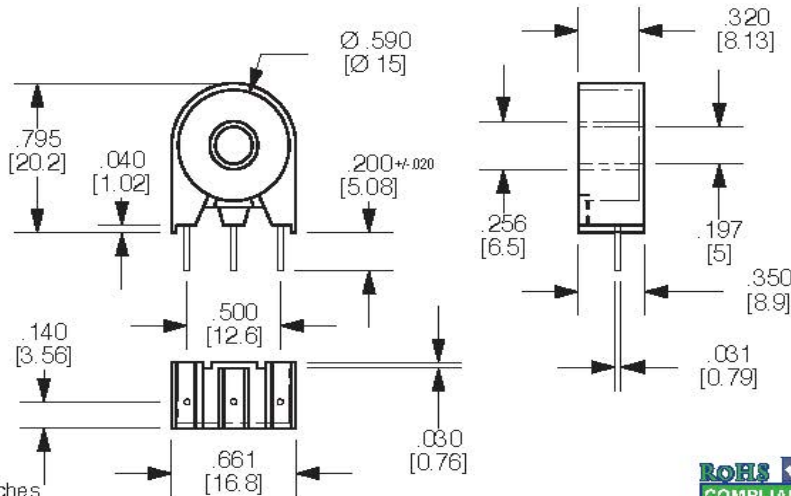

LODESTONE PACIFIC

Phone: (800) 694-8089
www.lodestonepacific.com
E-mail: sales@lodestonepacific.com

VTM590-3

+/- .010 Inches
(mm) Actual Size

Made in our China Factory

[Request a Sample](#)

[View Inventory](#)